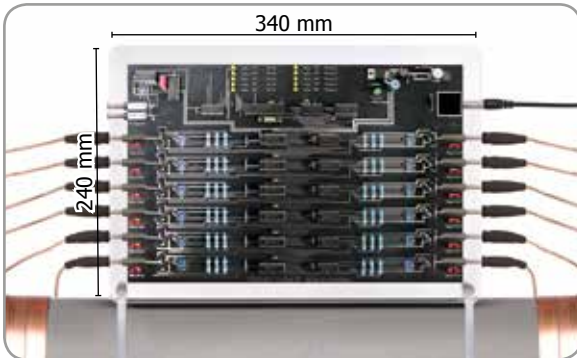

X-Pro Line

Technical Data

Vulcan X-Pro 2

Maximum pipe diameter	40" 1000 mm
Voltage	24 Volt
Wattage	3.75 Watt
Impulse cable Band width	12 x 50 m (12 x 164') 40 mm (1.6")
Measurements (electronic unit)	340/240/50 mm 13.4"/9.4"/2.0"

Frequency range 3-32 kHz

Required space 8200 mm
26' 11"

Programs 10

Electronic Switching power supply unit

In 87-260 Volt
50-60 Hz

Out 24 Volt
600 mA

Scope of delivery

- 1 Vulcan electronic unit
- 12 Vulcan Impulse bands
- 1 Power supply
- 10 Cable ties
- 1 Product brochure
- 1 Warranty card
- 7 Rolls of fixing tape