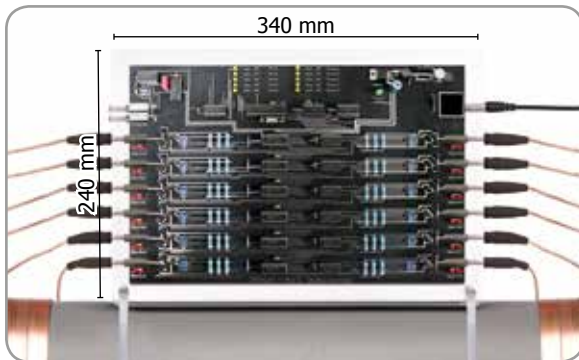

X-Pro Line

Technical Data

Vulcan X-Pro 1

Maximum pipe diameter	30" 750 mm
Voltage	24 Volt
Wattage	3.75 Watt
Impulse cable Band width	12 x 25 m (12 x 82') 40 mm (1.6")
Measurements (electronic unit)	340/240/50 mm 13.4"/9.4"/2.0"

Frequency range 3-32 kHz

Required space 5600 mm
18' 5"

Programs 10

Electronic Switching power supply unit

In 87-260 Volt
50-60 Hz

Out 24 Volt
600 mA

Scope of delivery

- 1 Vulcan electronic unit
- 12 Vulcan Impulse bands
- 1 Power supply
- 8 Cable ties
- 1 Product brochure
- 1 Warranty card
- 5 Rolls of fixing tape